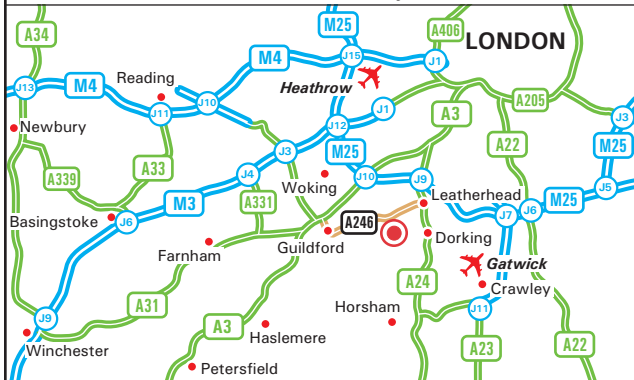

St. Teresa's Senior School

Beech Avenue
Effingham Hill
Dorking Surrey RH5 6ST
Tel: 01372 452037 - Fax: 01372 450311
www.stteresas.surrey.sch.uk